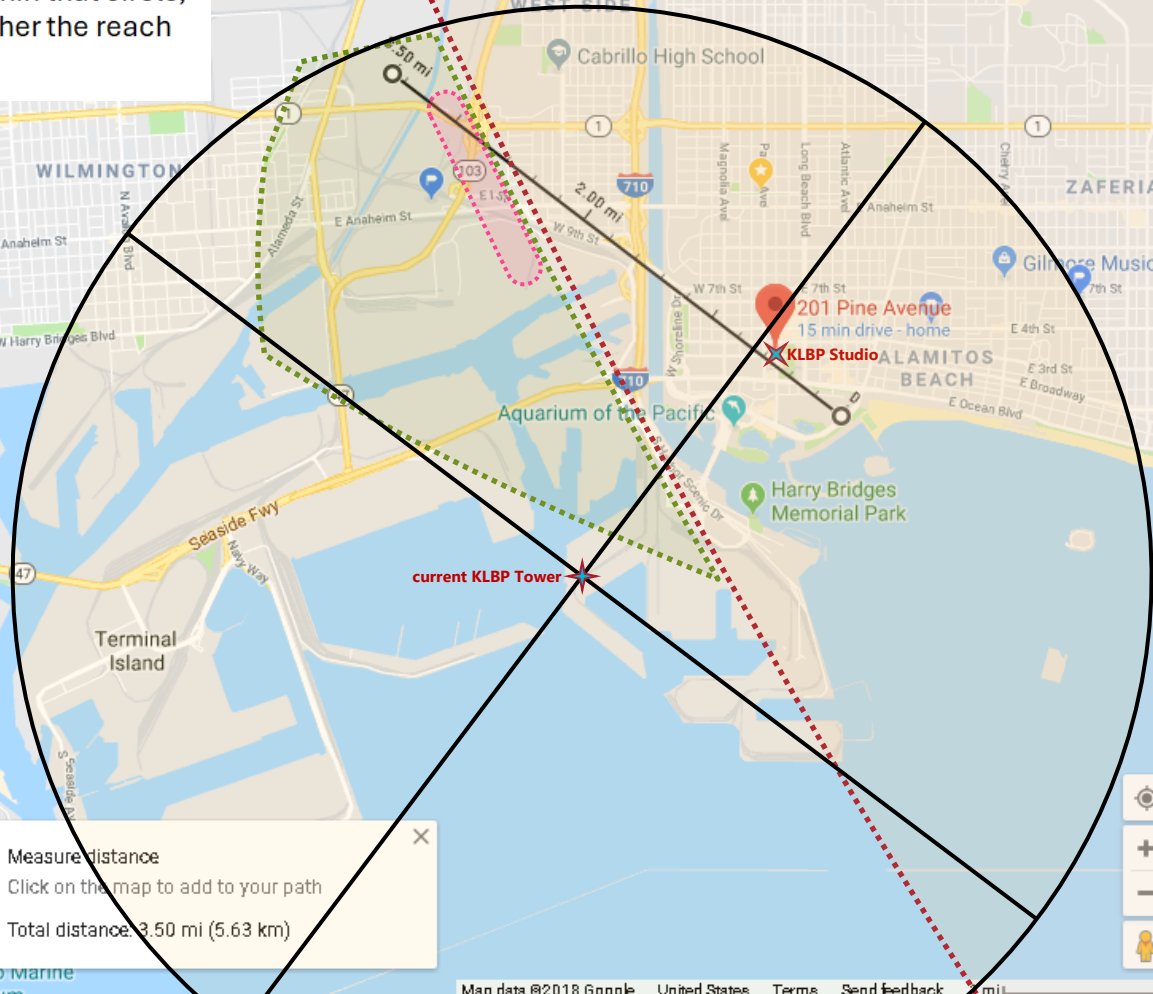

KGGI (99.1 Riverside) coverage

-  99.1 KGGI signal coverage (forbidden zone for antenna placement, although our signal can overlap)
-  Good antenna placement area for reach into Long Beach
-  Ideal sweet spot area for optimal reach into Long Beach

Ideal sweet spot is in this area

201 Pine Avenue
15 min drive - home

Measure distance
Click on the map to add to your path
Total distance: 3.50 mi (5.63 km)

KGGI (99.1 Riverside) coverage

This map shows the coverage area if it were a perfect world with no tall buildings or any other interference. In reality, there are a lot of sketchy reception areas within that circle, and depending upon the weather the reach can be less or more.

Measure distance
Click on the map to add to your path
Total distance: 3.50 mi (5.63 km)